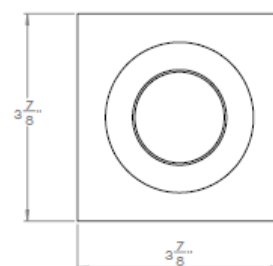

Website: www.liteharbor.com
 Specifications subject to change w/o notice
 Revision: Dec. 2016

Mounting

Clip optional

① ② ③

Square Shape

①

②

③