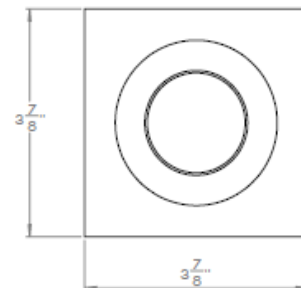

Website: www.liteharbor.com
 Specifications subject to change w/o notice
 Revision: Dec. 2016

Mounting

Clip optional

① ② ③

Square Shape

①

②

③